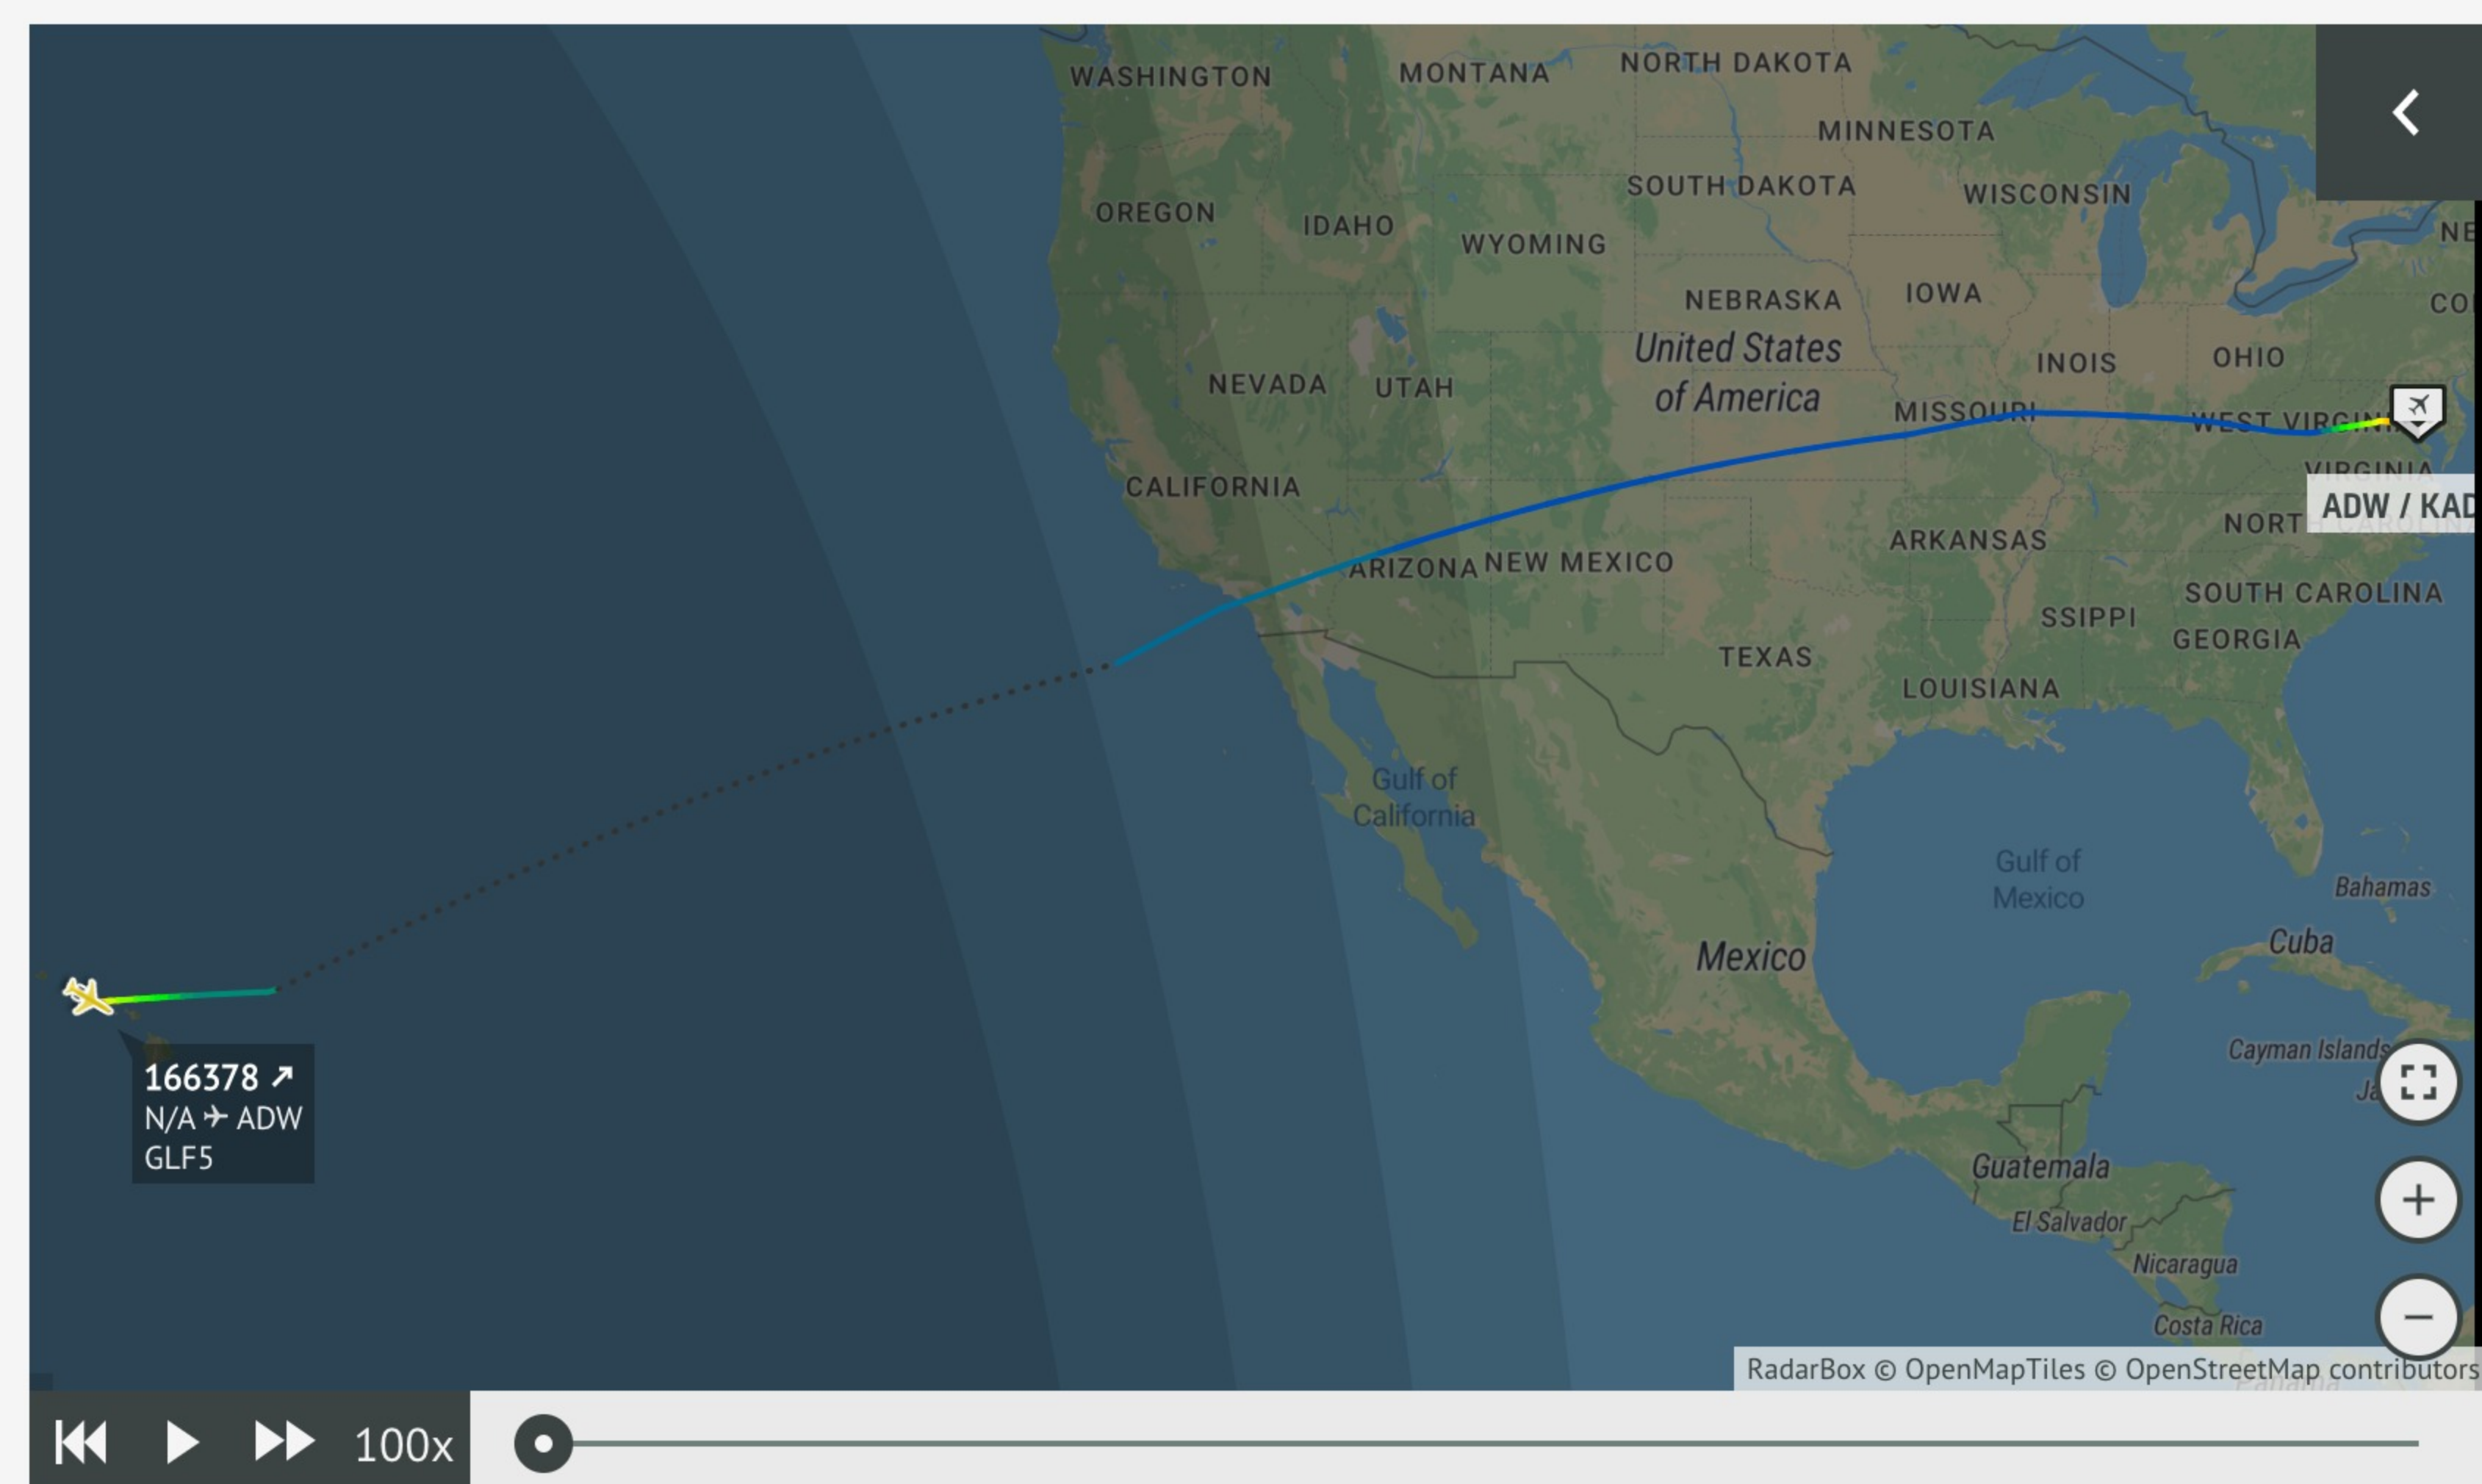

166378
VV100

LANDED 10d 6h AGO

N/A

(ADW / KADW) Camp Springs, MD

Monday, April 6 2020

Monday, April 6 2020

N/A

17:04 EDT

Arrived

AIRCRAFT INFO

AIRCRAFT MODEL Gulfstream Aerospace C-37B	
REGISTRATION 166378	MODE-S AE152C
SERIAL NUMBER -	AIRCRAFT AGE -

POSITION INFO

LATITUDE 21.302	LONGITUDE -157.903
ALTITUDE 1825 ft	GROUND SPEED 180 kts
VERTICAL SPEED 2940 ft/min	SQUAWK -
SOURCE ADS-B	STATION -

SEE TRACK LOG

FLIGHT HISTORY

DATE	FLIGHT	DEPARTURE	STD	ATD	ARRIVAL	STA	AIRCRAFT	STATUS	DURATION	REPLAY
7 Apr	VM101	San Diego, CA (NZY/KNZY)	-	12:12 PDT	Camp Springs, MD (ADW/KADW)	-	GLF5 (166378)	Landed 18:53 EDT	03h40m	🔄
7 Apr	VM101	Camp Springs, MD (ADW/KADW)	-	06:00 EDT	-	-	GLF5 (166378)	Landed	-	🔄
6 Apr	VV100	-	-	-	Camp Springs, MD (ADW/KADW)	-	GLF5 (166378)	Landed 17:04 EDT	-	🔄
6 Apr	VV100	-	-	-	Honolulu, HI (HNL/PHNL)	-	GLF5 (166378)	Landed 01:45 HST	-	🔄
4 Apr	VV378	Honolulu, HI (HNL/PHNL)	-	20:07 HST	-	-	GLF5 (166378)	Landed	-	🔄
3 Apr	VV378	Norfolk, VA (KNGU)	-	17:37 EDT	Honolulu, HI (HNL/PHNL)	-	GLF5 (166378)	Landed 21:45 HST	10h07m	🔄
3 Apr	VV378	Camp Springs, MD (ADW/KADW)	-	16:12 EDT	Norfolk, VA (KNGU)	-	GLF5 (166378)	Landed 16:36 EDT	00h24m	🔄
31 Mar	VV100	Long Beach, CA (LGB/KLGB)	-	11:03 PDT	Camp Springs, MD (ADW/KADW)	-	GLF5 (166378)	Landed 18:12 EDT	04h08m	🔄
31 Mar	VV100	Camp Springs, MD (ADW/KADW)	-	05:59 EDT	Long Beach, CA (LGB/KLGB)	-	GLF5 (166378)	Landed 08:07 PDT	05h07m	🔄
18 Mar	VV300	-	-	-	Camp Springs, MD (ADW/KADW)	-	GLF5 (166378)	Landed 10:03 EDT	-	🔄
18 Mar	VV300	Camp Springs, MD (ADW/KADW)	-	07:23 EDT	-	-	GLF5 (166378)	Landed	-	🔄

Flight history for 166378 is available for a period over 30 days under our Spotter subscription. [More details here](#)

Contact Us ▶

Social Media

About Us Blog
FAQ Store