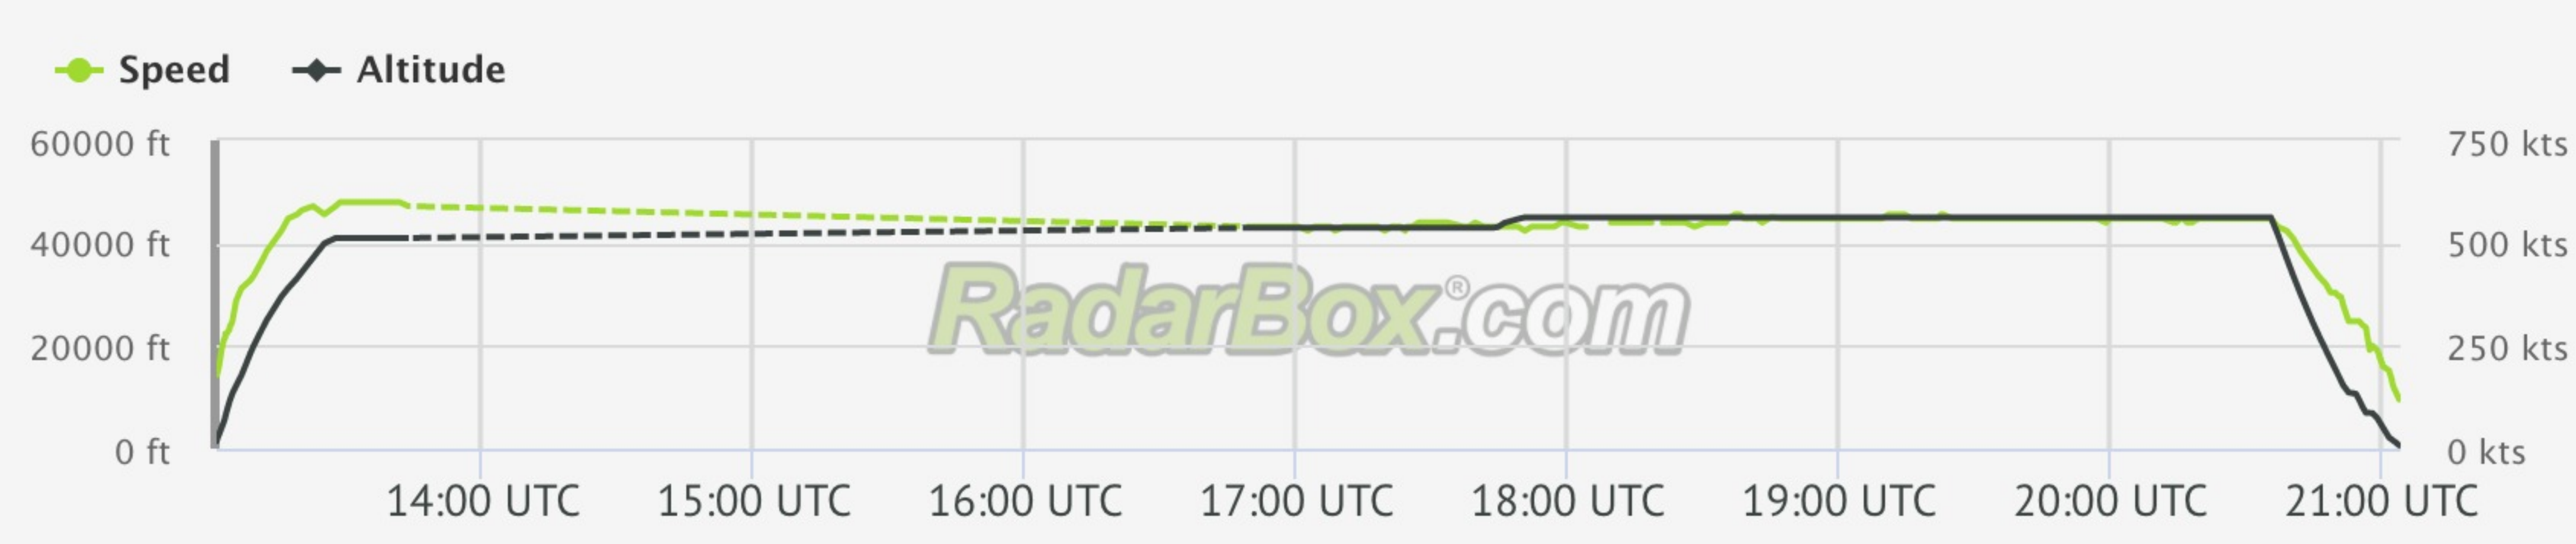

Arrived

AIRCRAFT INFO

AIRCRAFT MODEL Gulfstream Aerospace C-37B	
REGISTRATION 166378	MODE-S AE152C
SERIAL NUMBER -	AIRCRAFT AGE -

POSITION INFO

LATITUDE 21.302	LONGITUDE -157.903
ALTITUDE 1825 ft	GROUND SPEED 180 kts
VERTICAL SPEED 2940 ft/min	SQUAWK -
SOURCE ADS-B	STATION -

SEE TRACK LOG

FLIGHT HISTORY

DATE	FLIGHT	DEPARTURE	STD	ATD	ARRIVAL	STA	AIRCRAFT	STATUS	DURATION	REPLAY
7 Apr	VM101	San Diego, CA (NZY/KNZY)	-	12:12 PDT	Camp Springs, MD (ADW/KADW)	-	GLF5 (166378)	Landed 18:53 EDT	03h40m	🔄
7 Apr	VM101	Camp Springs, MD (ADW/KADW)	-	06:00 EDT	-	-	GLF5 (166378)	Landed	-	🔄
6 Apr	VV100	-	-	-	Camp Springs, MD (ADW/KADW)	-	GLF5 (166378)	Landed 17:04 EDT	-	🔄
6 Apr	VV100	-	-	-	Honolulu, HI (HNL/PHNL)	-	GLF5 (166378)	Landed 01:45 HST	-	🔄
4 Apr	VV378	Honolulu, HI (HNL/PHNL)	-	20:07 HST	-	-	GLF5 (166378)	Landed	-	🔄
3 Apr	VV378	Norfolk, VA (KNGU)	-	17:37 EDT	Honolulu, HI (HNL/PHNL)	-	GLF5 (166378)	Landed 21:45 HST	10h07m	🔄
3 Apr	VV378	Camp Springs, MD (ADW/KADW)	-	16:12 EDT	Norfolk, VA (KNGU)	-	GLF5 (166378)	Landed 16:36 EDT	00h24m	🔄
31 Mar	VV100	Long Beach, CA (LGB/KLGB)	-	11:03 PDT	Camp Springs, MD (ADW/KADW)	-	GLF5 (166378)	Landed 18:12 EDT	04h08m	🔄
31 Mar	VV100	Camp Springs, MD (ADW/KADW)	-	05:59 EDT	Long Beach, CA (LGB/KLGB)	-	GLF5 (166378)	Landed 08:07 PDT	05h07m	🔄
18 Mar	VV300	-	-	-	Camp Springs, MD (ADW/KADW)	-	GLF5 (166378)	Landed 10:03 EDT	-	🔄
18 Mar	VV300	Camp Springs, MD (ADW/KADW)	-	07:23 EDT	-	-	GLF5 (166378)	Landed	-	🔄

Flight history for 166378 is available for a period over 30 days under our Spotter subscription. [More details here](#)

Contact Us ▶

Social Media

About Us Blog
FAQ Store